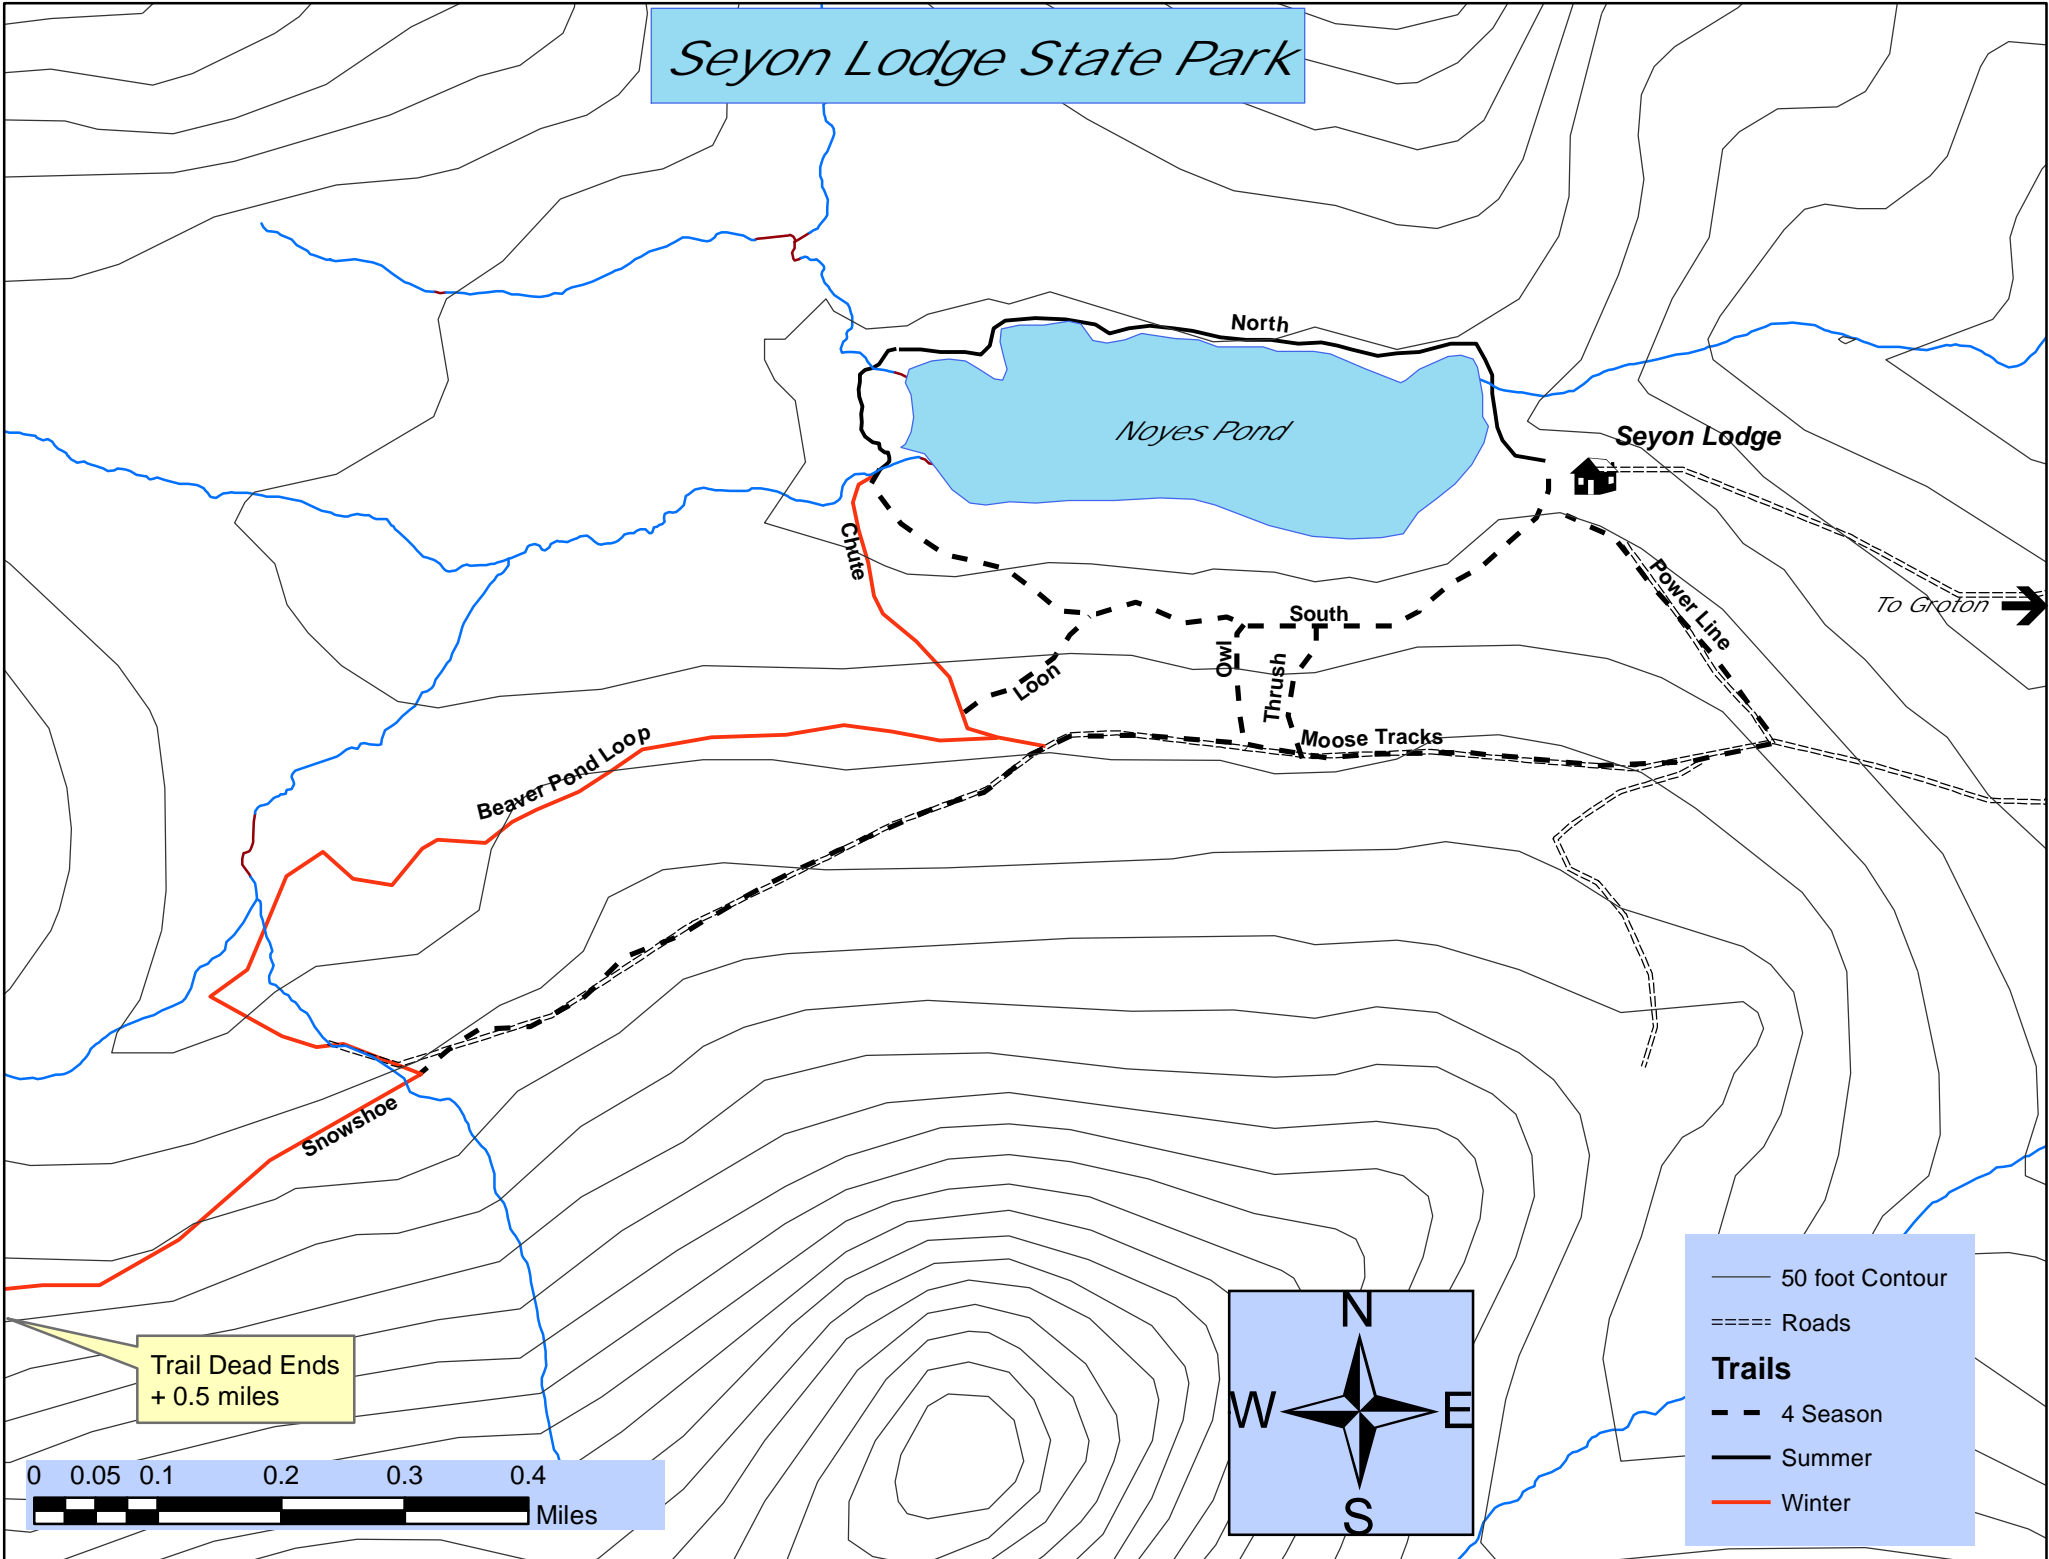

# Seyon Lodge State Park

Noyes Pond

Seyon Lodge

North

South

Chute

Loon

Owl

Thrush

Moose Tracks

Power Line

To Groton

Beaver Pond Loop

Snowshoe

Trail Dead Ends  
+ 0.5 miles

- 50 foot Contour
- ==== Roads
- Trails**
- - - 4 Season
- Summer
- Winter