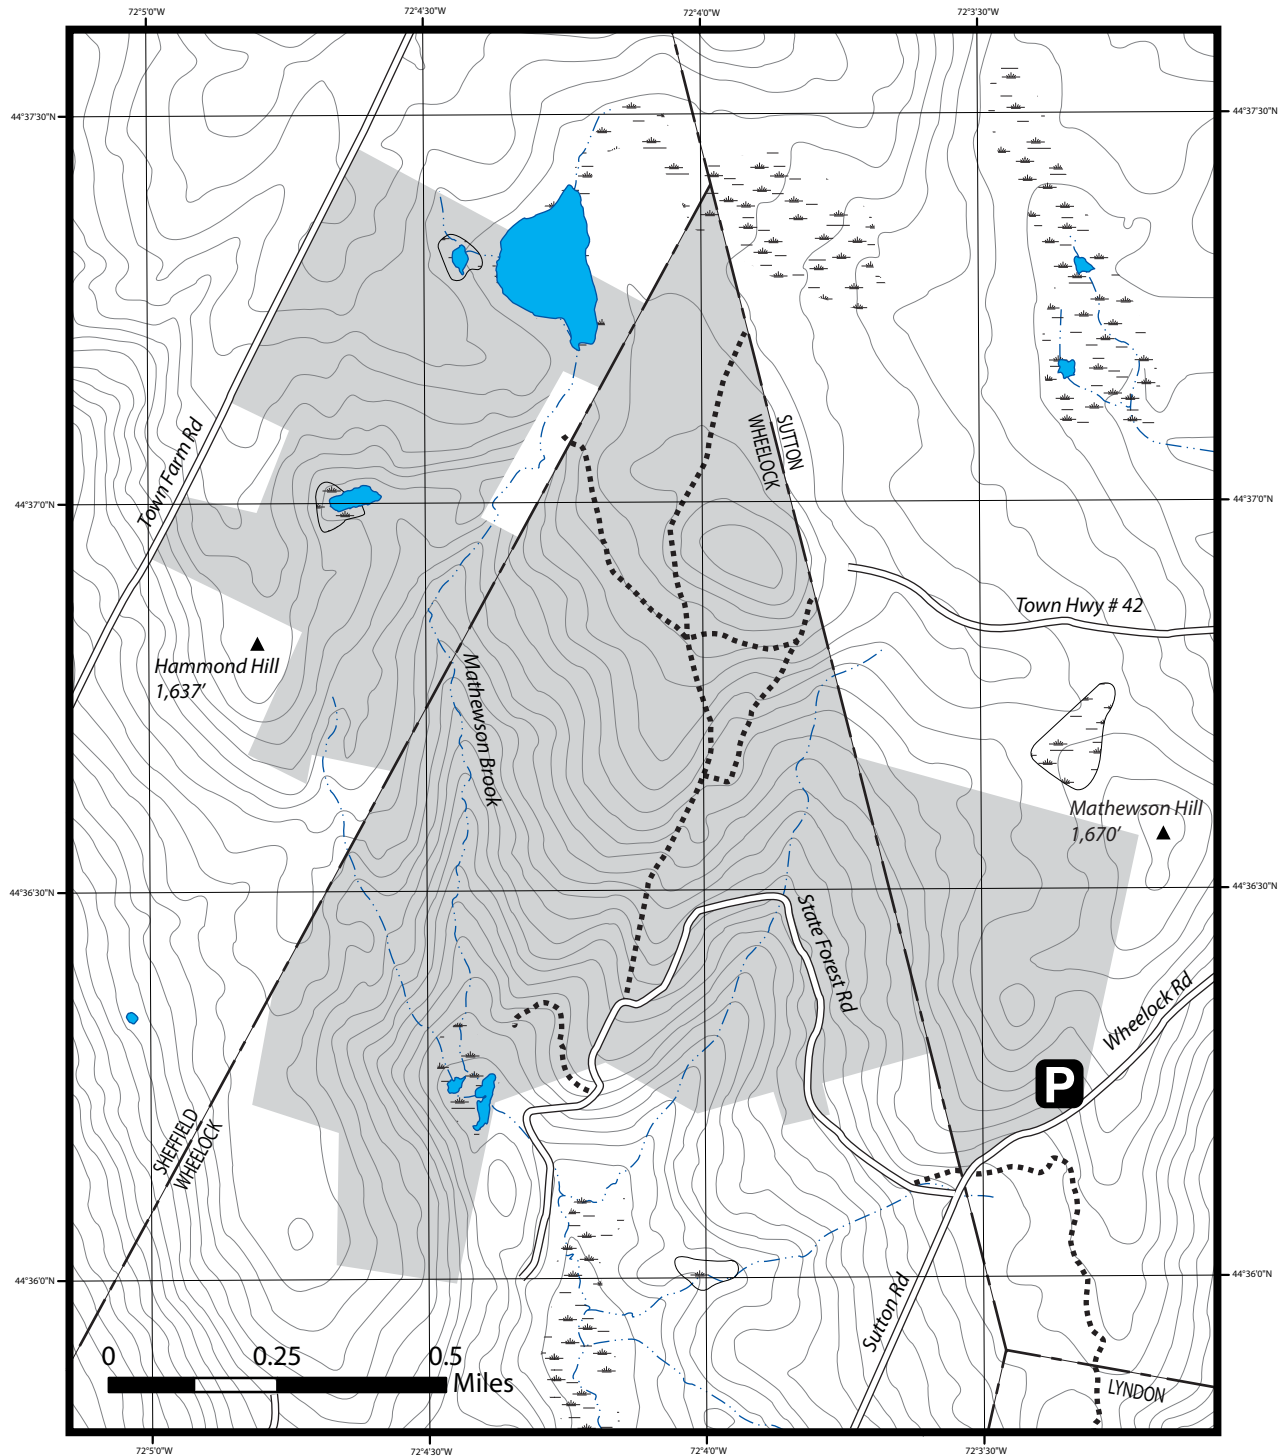

# MATHEWSON STATE FOREST RECREATION MAP

## SHEFFIELD, WHELOCK & SUTTON, VERMONT

### LEGEND

- town highway
- foot trail
- stream
- water body
- wetland
- town boundary
- parking area

contour interval: 20 feet

*this map is intended for informational purposes only*

### Locator Map