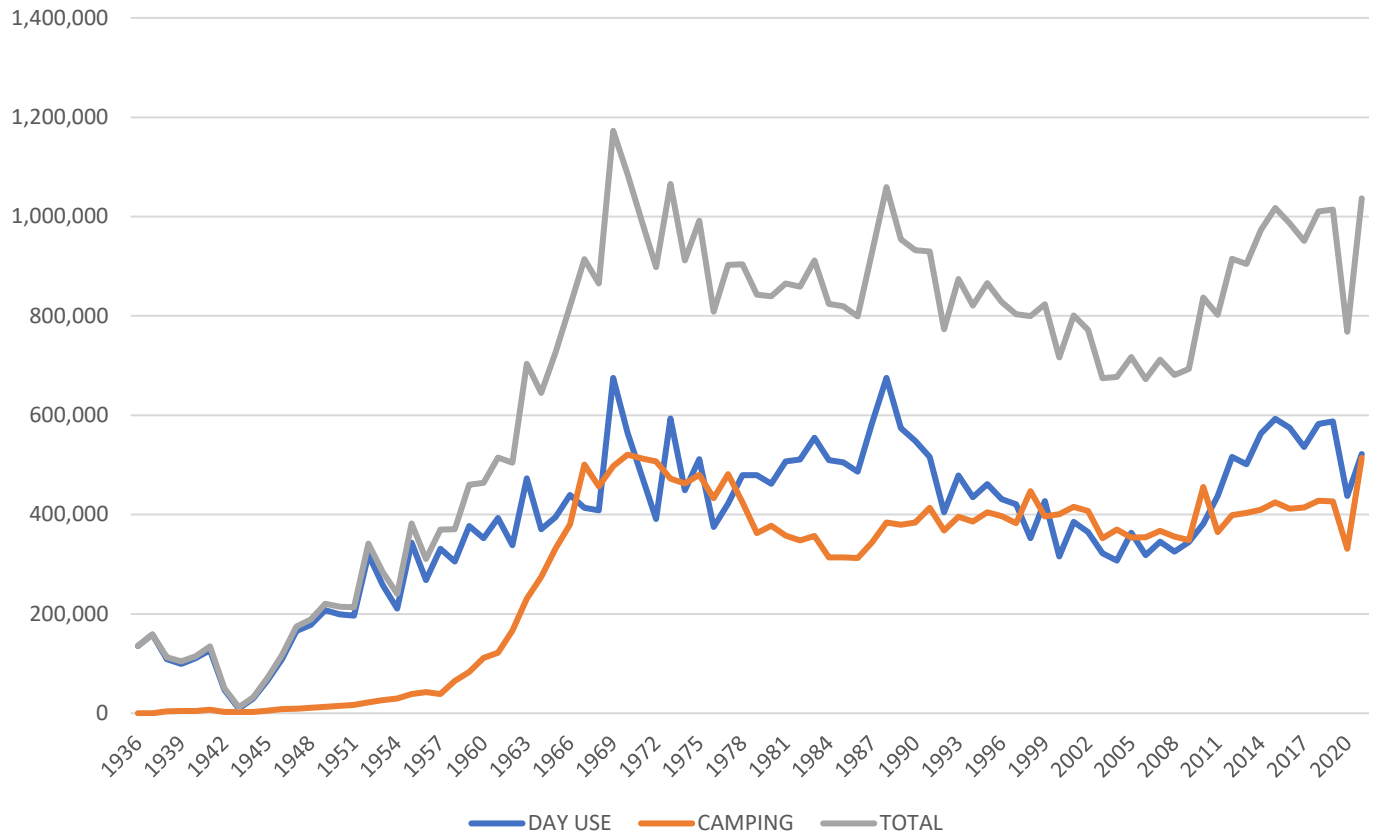

Vermont State Parks Attendance by Year

Highest year attendance 1,172,692 (1969)    Lowest year attendance 12,132 (1943)    Last year attendance 1,036,456 (2021)