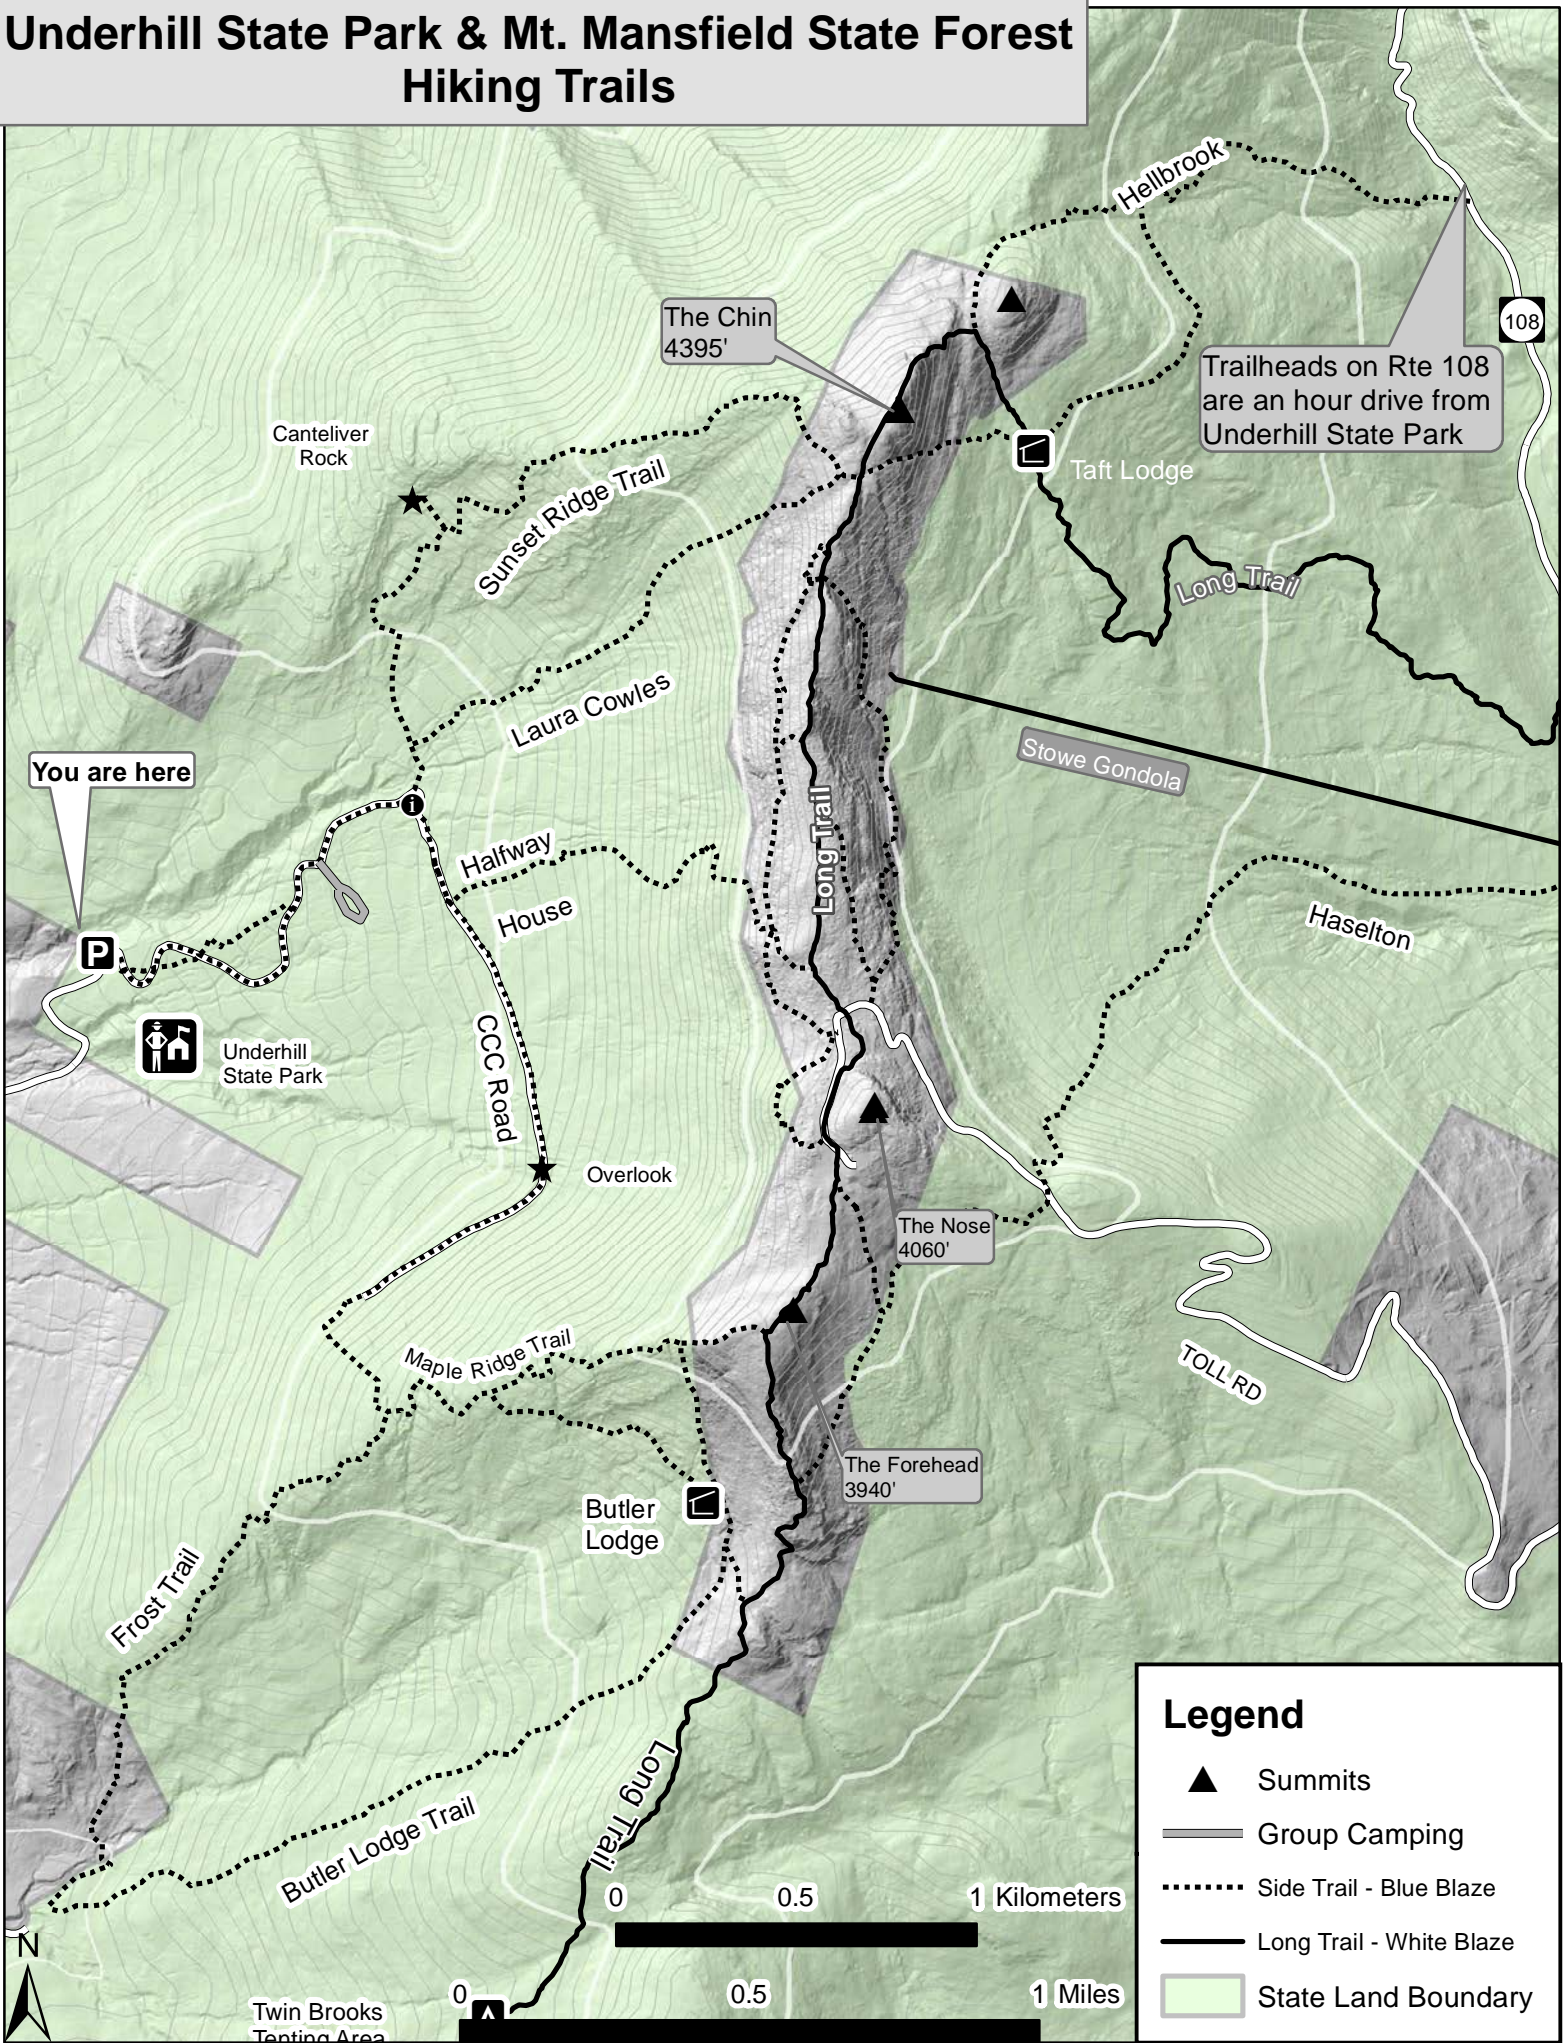

Underhill State Park & Mt. Mansfield State Forest Hiking Trails

Legend

-  Summits
-  Group Camping
-  Side Trail - Blue Blaze
-  Long Trail - White Blaze
-  State Land Boundary